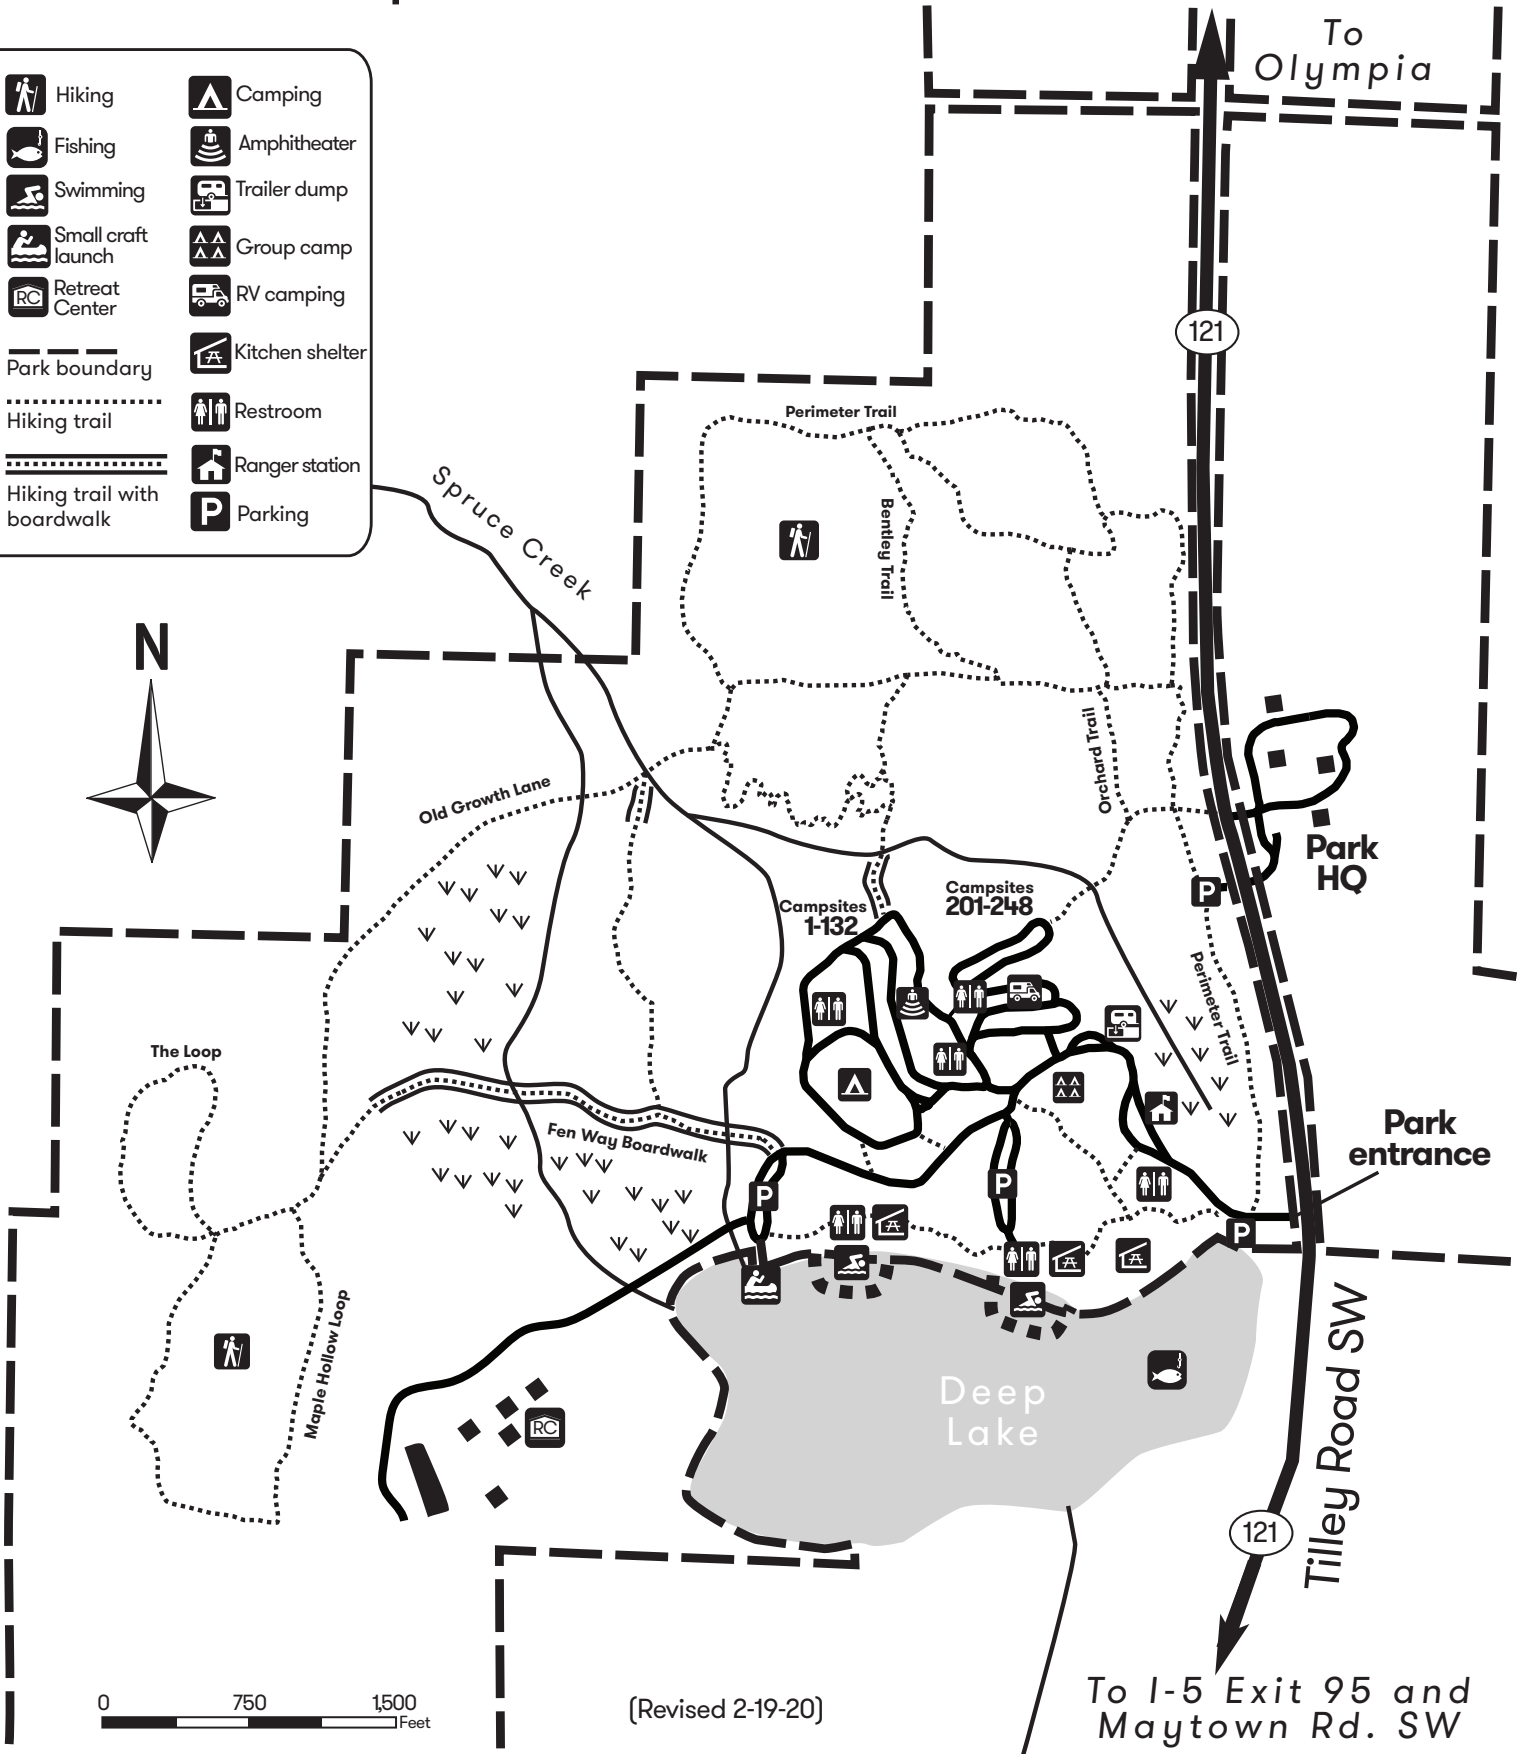

Millersylvania

Park Map

	Hiking		Camping
	Fishing		Amphitheater
	Swimming		Trailer dump
	Small craft launch		Group camp
	Retreat Center		RV camping
	Park boundary		Kitchen shelter
	Hiking trail		Restroom
	Hiking trail with boardwalk		Ranger station
			Parking

(Revised 2-19-20)

To I-5 Exit 95 and Maytown Rd. SW